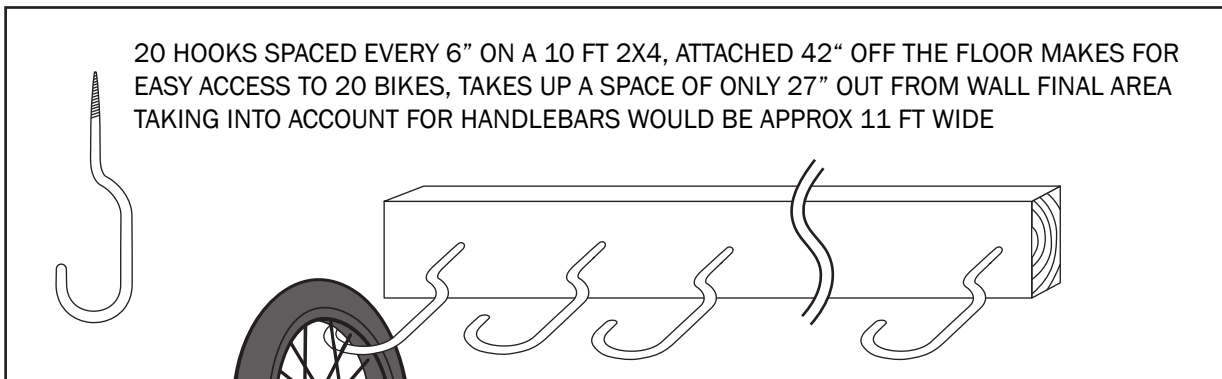

HANGING ON WALL

ON FLOOR WITH KICKSTANDS

BIKES STORED ON THE FLOOR ONLY TAKES UP AN AREA OF 60 IN X 41 IN.