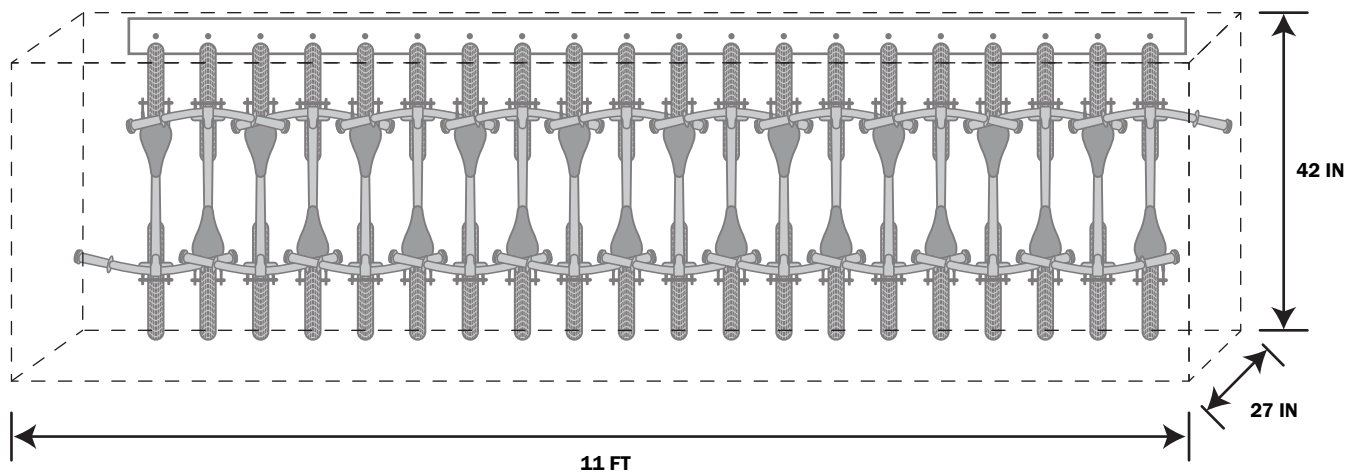

HANGING ON WALL

ON FLOOR WITH KICKSTANDS

BIKES STORED ON THE FLOOR ONLY TAKES UP AN AREA OF 60 IN X 41 IN.